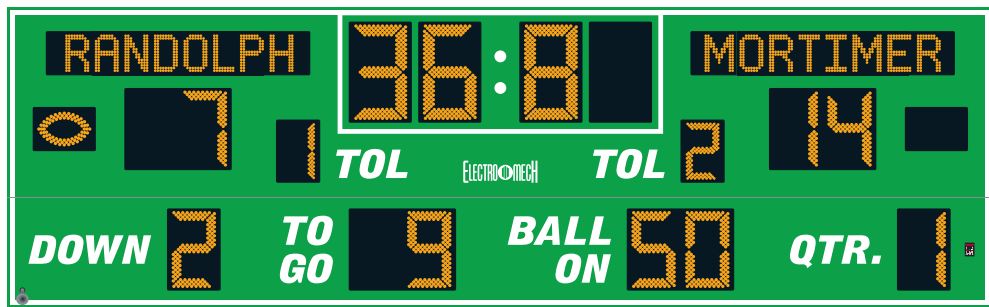

MODEL LX3650-ETN
Outdoor
Football

Dimensions	Weight	Cabinet Material	Caption Height	Accent Material
26 ft x 8 ft	680 lb	Aluminum	9 in	2.4 mil cast vinyl
Digit Height	Indicator Size	Digit Colors	Electrical	
30 in, 24 in, 18 in	10 in	Amber or Red	8.9 Amps, 120 VAC	

STANDARD EQUIPMENT & FEATURES

- Double cabinet design with heavy duty extruded aluminum framing
- Light weight, rust free, all aluminum construction
- Mounting hardware for permanent installation on posts without the need for on site fabrication
- Choice of 18 standard paint colors
- Choice of amber or red LED displays
- LED display circuit scoreboards conformal coated for outdoor use
- Internally mounted trumpet horn
- Full-sized 37-key control console with LCD display
- Fifty programmable brightness levels
- Control console includes fully programmable Practice Segment Timer mode
- Junction box and patch cable for hardwired installations
- Five-year limited warranty

ELECTRONIC TEAM NAMES (ETNs)

- 11-inch character height
- 14 x 96 pixel matrix
- Three character fonts
- Up to 11 characters per team

DIGITS / INDICATORS

Period Clock digits are 30 inches tall. Time Outs Left digits are 18 inches tall. All other digits are 24 inches tall. Football-shaped Possession indicators are 10 inches tall. Digits, ETN characters, and indicators are formed from matrices of super-bright, long-lasting, energy-efficient LEDs (Light Emitting Diodes). Choose either amber or red LEDs for all outdoor products. Our LED assemblies are protected by aluminum masks that allow the hard epoxy shells of the LEDs to be exposed for maximum viewing angles.